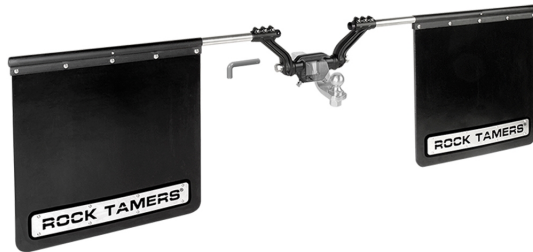

### Details

Guard your off-road abode from grit, grime, and gravel, with the 2" Hub Mudflap System by Rock Tamers.

Versatile and adjustable to suit your towing situation, these mud flaps can be transferred between vehicles, adapting to any adventure. Offering unrestricted access to the back of your vehicle too, tough stainless steel hardware withstands outback brutality and harsh weather, while the predominant rubber construction offers durability, flexibility, and better coverage across the back of your backroad beast! Quick to install and convenient to remove, these mudflaps are easy to clean too - from light layers of dust to the sticky, stubborn grime.

Hit the road hassle-free with the ultimate damage-prevention henchman - the Rock Tamers 2" Hub Mudflap System.

- Attachable and removable from separately available standard 50mm draw-bars
- Adjustable height for consistent ground clearance across various towing loads
- Adjustable width to suit most tow vehicles
- Full-sized, 9mm-thick rubber construction
- Moulded with tear-resistant fabric for added strength
- Can be cut to suit specific vehicle application
- Anti-splash pattern on the back
- Heavy gauge, anodised aluminium support rods resist erosion
- Aluminium centre hub and arms resist rust and corrosion
- Stainless steel mounting hardware
- Stainless steel trim plates
- Complimentary 850mm-wide Rock Tamers Rock Screen

### Specifications

<b>Snowys Code:</b>	159546
<b>Supplier Code:</b>	RT-RT108
<b>To Fit:</b>	2" / 50mm Tow Hitch
<b>External Dimensions:</b>	61L x 61W x 2.5H cm each
<b>Packed Dimensions:</b>	69L x 67.5W x 11H cm
<b>Weight:</b>	13.2 Kg
<b>Material:</b>	Rubber Moulded with Tear-Resistant Fabric   Aluminium Support Rods & Hub   Stainless Steel Mounting Hardware & Trim Plates
<b>Warranty:</b>	1 Year